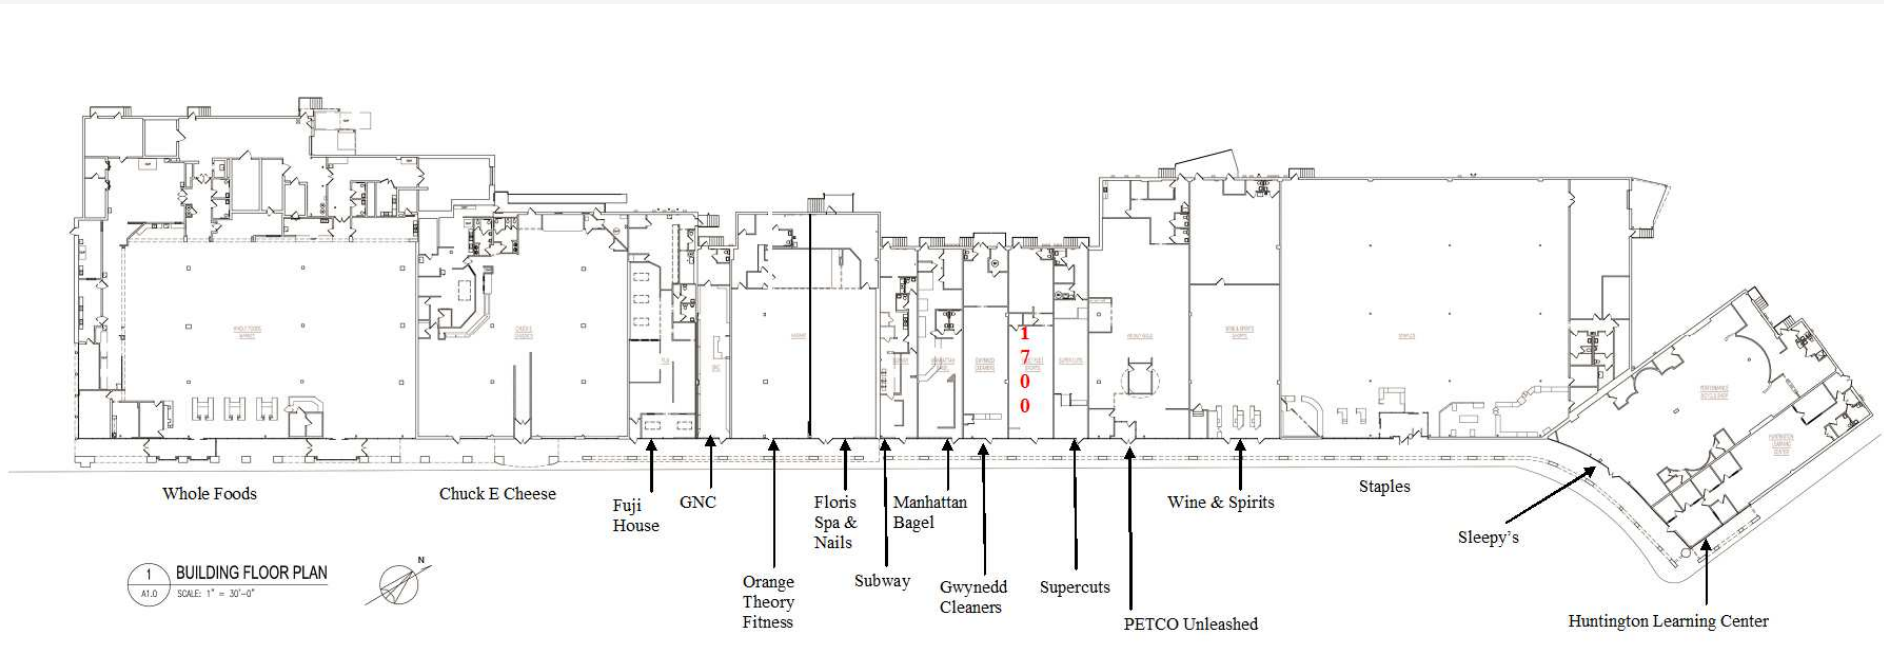

Kahn & Co. Real Estate

Jim Kahn

jimkahn@kahnandco.com

580 Virginia Drive, Suite 100, Fort Washington, PA 19034-3101 (215) 654-0500 Fax (215) 654-7557

No warranty or representation, expressed or implied, is made to the accuracy of the information contained herein, and same submitted subject to errors, omissions, change of price, sale or other conditions, withdrawal without notice, and to any special listing conditions imposed by our principals.